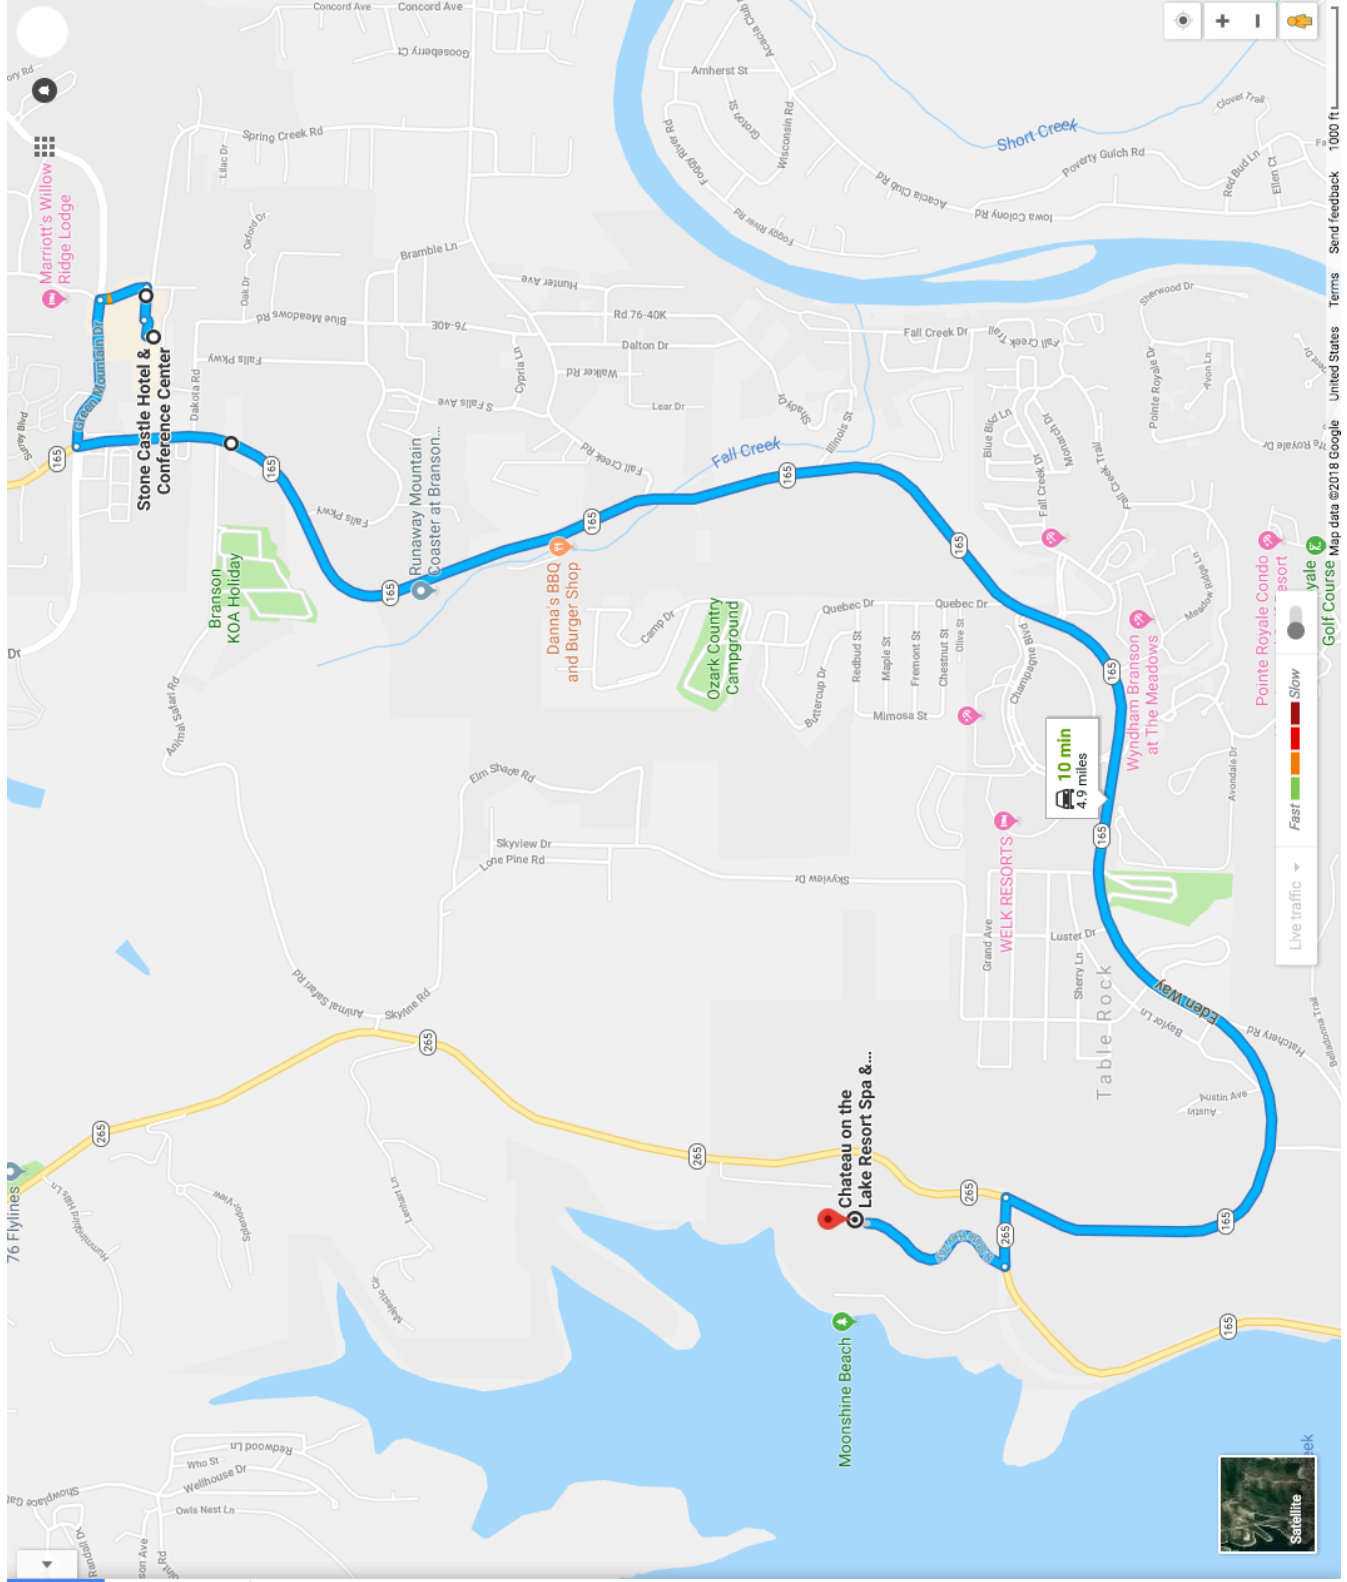

← from Stone Castle Hotel & Conference Center, 3050 Gr...
to Chateau on the Lake Resort Spa & Convention Cent...

10 min (4.9 miles)

via MO-165 S

10 min without traffic

Stone Castle Hotel & Conference Center

3050 Green Mountain Dr, Branson, MO 65616

↑ **Head east toward Summit Dr**

184 ft

↘ **Turn right toward Summit Dr**

325 ft

↙ **Turn left onto Summit Dr**

489 ft

↙ **Turn left onto Green Mountain Dr**

0.3 mi

↙ **Turn left onto MO-165 S**

4.0 mi

↙ **Turn left onto MO-165 S/MO-265 S**

0.1 mi

↘ **Turn right onto N State Hwy 265**

0.3 mi

Chateau on the Lake Resort Spa & Convention Center

415 N State Hwy 265, Branson, MO 65616